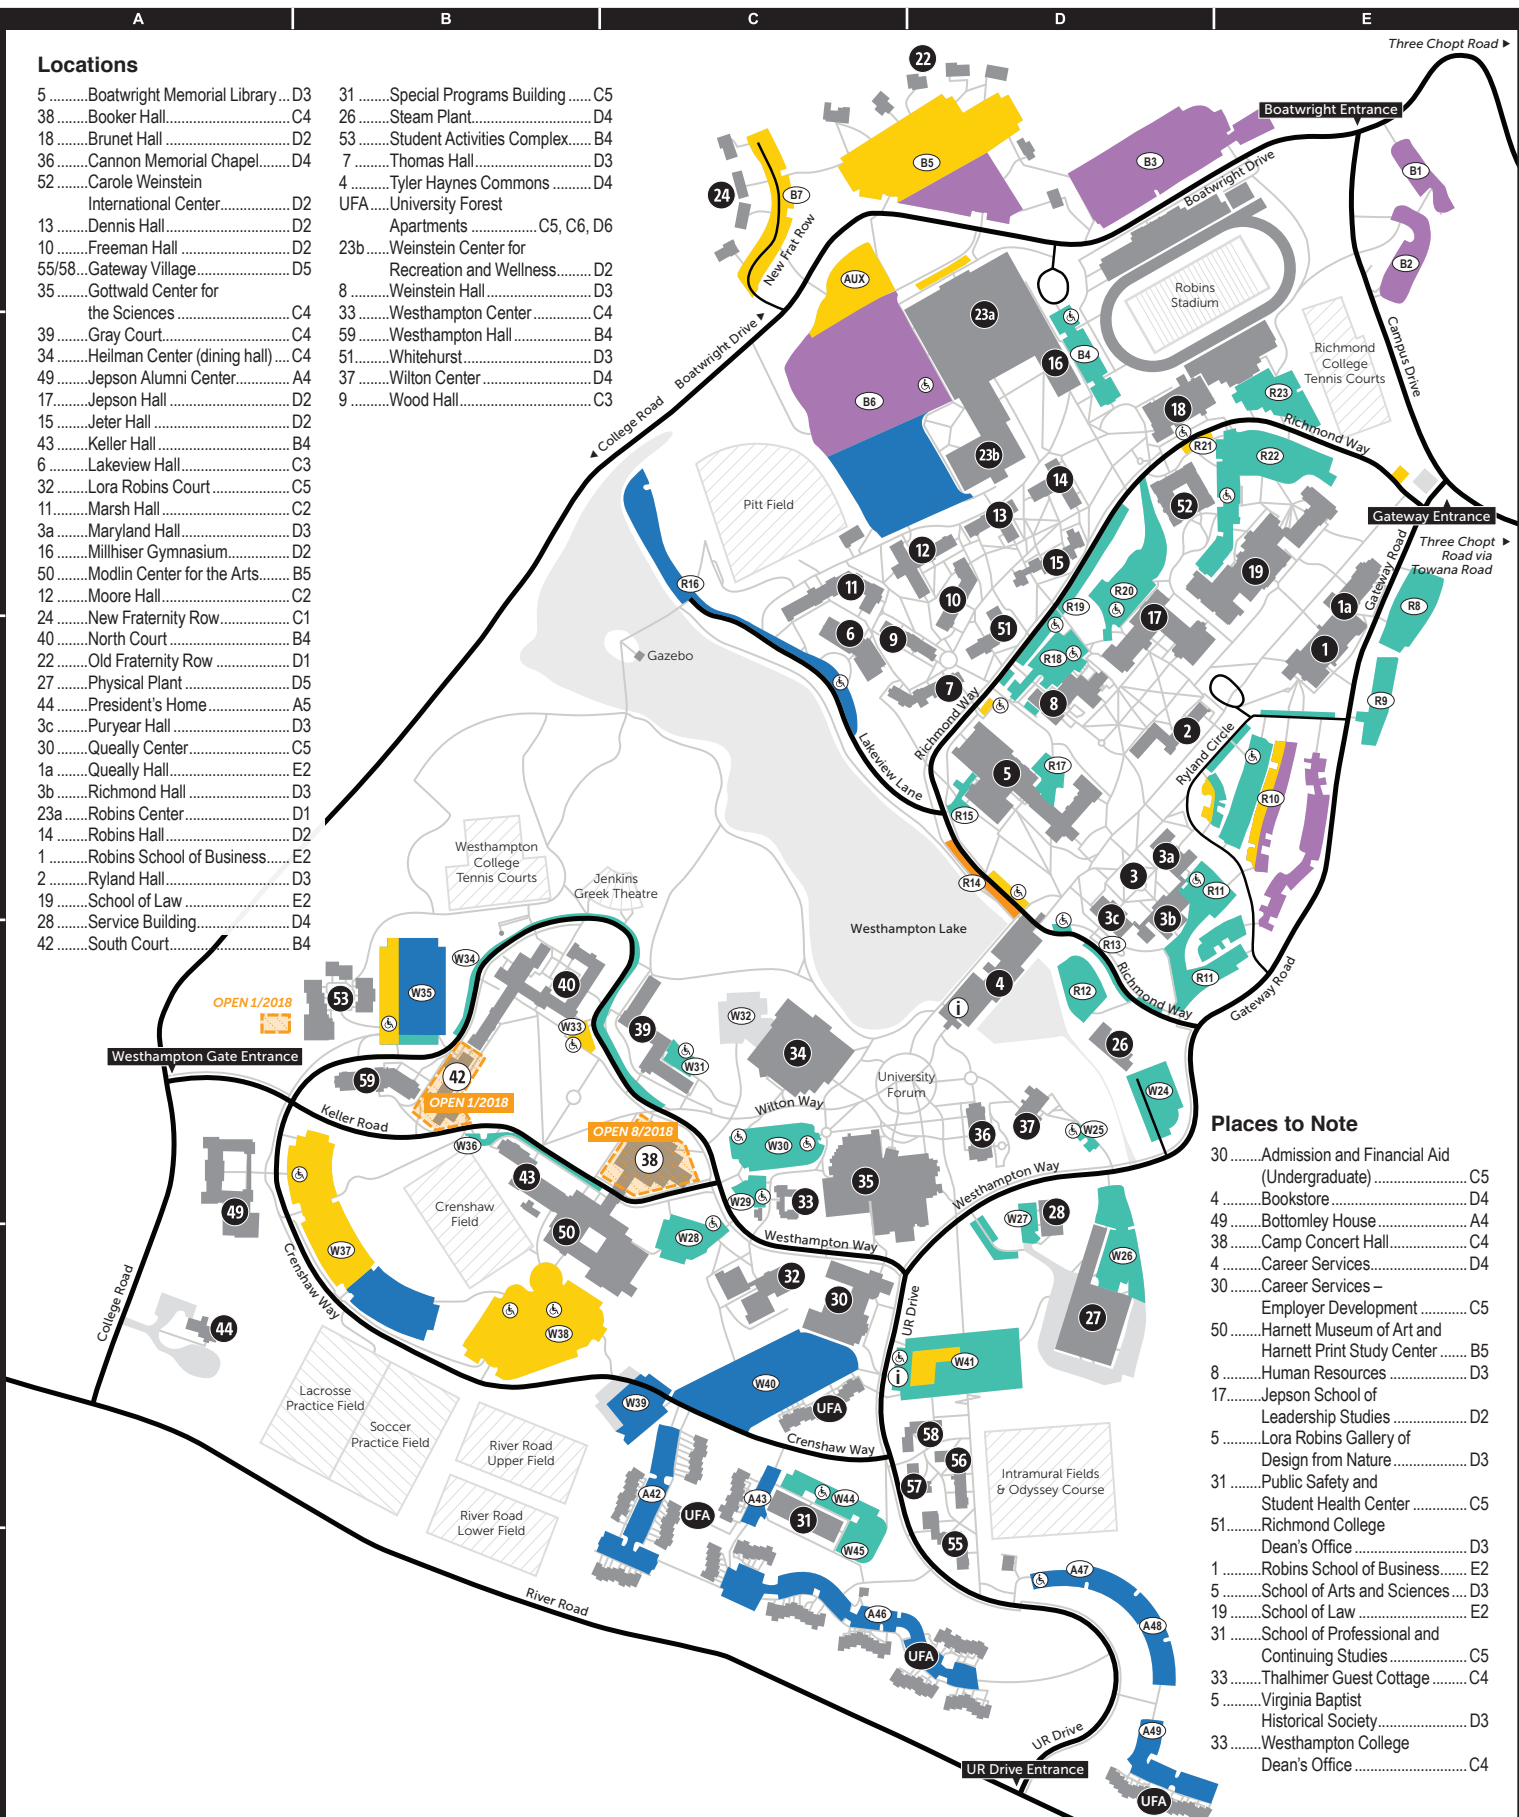

Campus Parking Map

- LOT** Parking Lot Names
- Visitors
- Resident Students
- Commuting Students
- Faculty & Staff
- Transportation Hub

- Accessible Parking
- Building Numbers
- Under Construction
- Campus Information

- Roads
- Walkways
- Construction Zone

Locations

- 5 Boatwright Memorial Library ... D3
- 38 Booker Hall C4
- 18 Brunet Hall D2
- 36 Cannon Memorial Chapel D4
- 52 Carole Weinstein International Center D2
- 13 Dennis Hall D2
- 10 Freeman Hall D2
- 55/58 Gateway Village D5
- 35 Gottwald Center for the Sciences C4
- 39 Gray Court C4
- 34 Heilman Center (dining hall) C4
- 49 Jepson Alumni Center A4
- 17 Jepson Hall D2
- 15 Jeter Hall D2
- 43 Keller Hall B4
- 6 Lakeview Hall C3
- 32 Lora Robins Court C5
- 11 Marsh Hall C2
- 3a Maryland Hall D3
- 16 Millhiser Gymnasium D2
- 50 Modlin Center for the Arts B5
- 12 Moore Hall C2
- 24 New Fraternity Row C1
- 40 North Court B4
- 22 Old Fraternity Row D1
- 27 Physical Plant D5
- 44 President's Home A5
- 3c Puryear Hall D3
- 30 Queally Center C5
- 1a Queally Hall E2
- 3b Richmond Hall D3
- 23a Robins Center D1
- 14 Robins Hall D2
- 1 Robins School of Business E2
- 2 Ryland Hall D3
- 19 School of Law E2
- 28 Service Building D4
- 42 South Court B4
- 31 Special Programs Building C5
- 26 Steam Plant D4
- 53 Student Activities Complex B4
- 7 Thomas Hall D3
- 4 Tyler Haynes Commons D4
- UFA University Forest Apartments C5, C6, D6
- 23b Weinstein Center for Recreation and Wellness D2
- 8 Weinstein Hall D3
- 33 Westhampton Center C4
- 59 Westhampton Hall B4
- 51 Whitehurst D3
- 37 Wilton Center D4
- 9 Wood Hall C3