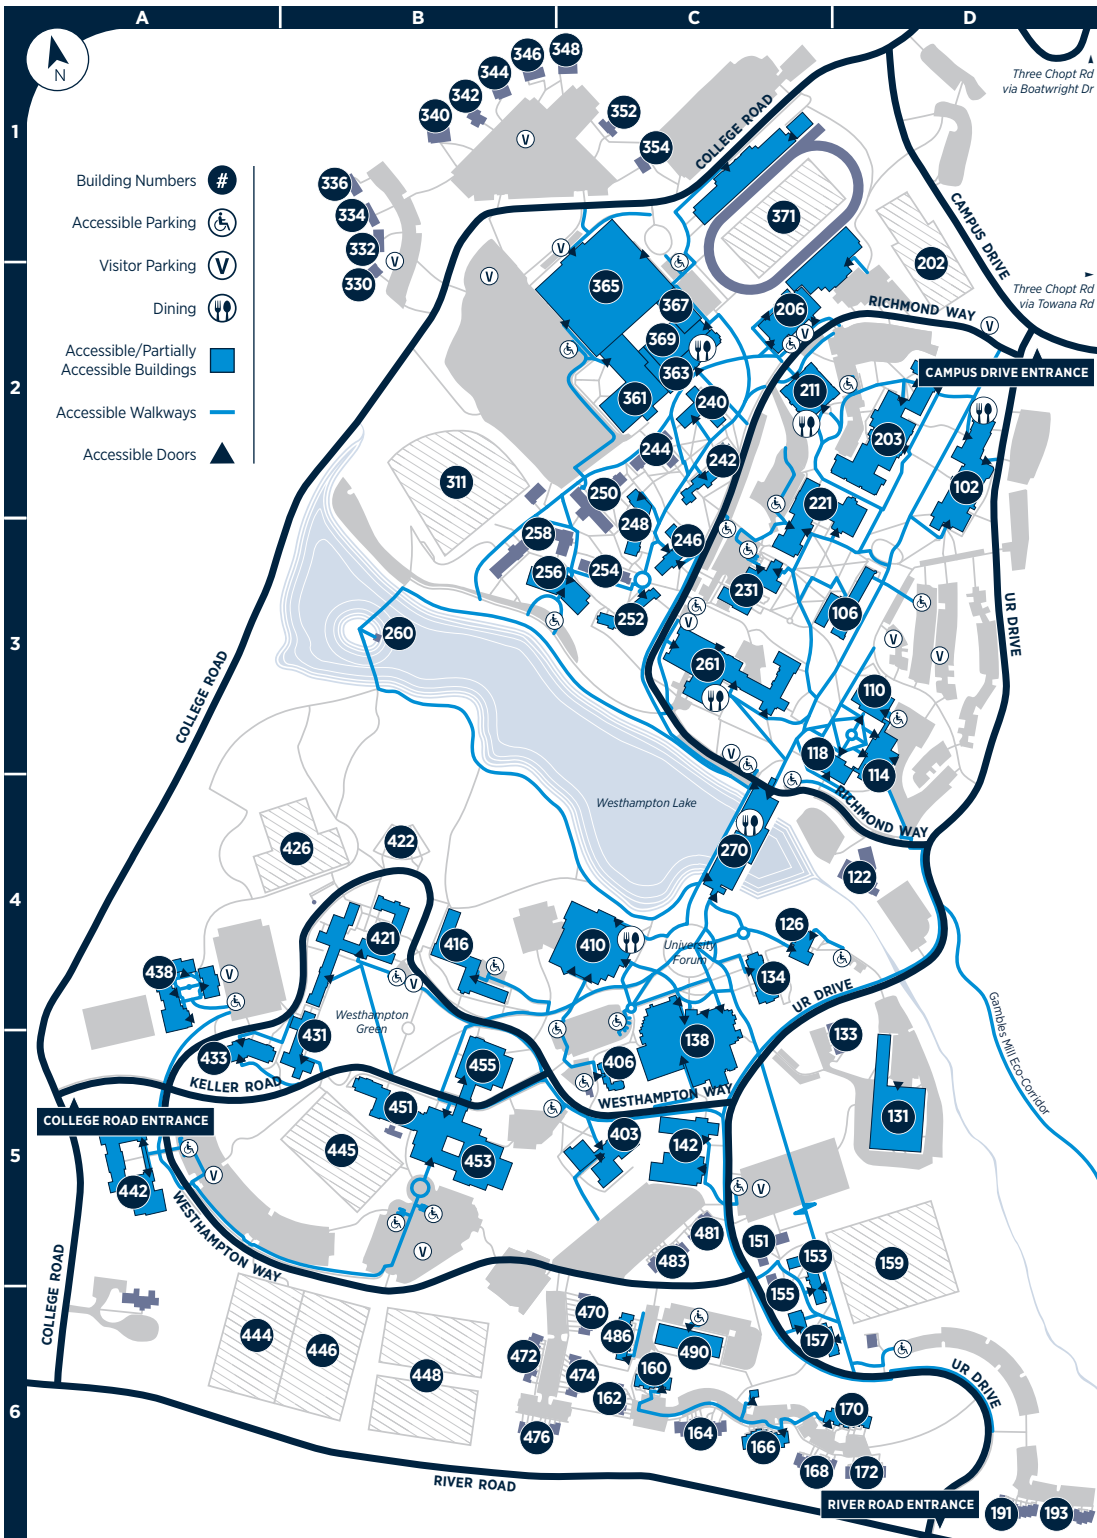

# Accessibility Map

142	Admission and Financial Aid – Undergraduate	C5	133	Print Shop	D5
261	Boatwright Memorial Library	C3	490	Public Safety and Student Health Center	C6
455	Booker Hall	B5	118	Puryear Hall	D3
442	Bottomley House	A5	369	Queally Athletics Center	C2
206	Brunet Hall	C2	142	Queally Center	C5
455	Camp Concert Hall	B5	102	Queally Hall	D2
134	Cannon Memorial Chapel	C4	246	Richmond College Dean's Office	C3
270	Career Services	C4	202	Richmond College Tennis Courts	D2
142	Career Services – Employer Development	C5	114	Richmond Hall	D3
211	Carole Weinstein International Center	C2	444-448	River Road Fields	B6
445	Crenshaw Field	B5	365	Robins Center	C2
244	Dennis Hall	C2	240	Robins Hall	C2
410	Dining Hall	C4	102	Robins School of Business	D2
248	Freeman Hall	C3	371	Robins Stadium	C1
151-157	Gateway Village	C5	106	Ryland Hall	D3
260	Gazebo	B3	261	School of Arts and Sciences	C3
138	Gottwald Center for the Sciences	C5	203	School of Law	D2
416	Gray Court	B4	490	School of Professional and Continuing Studies	C6
453	Harnett Museum of Art and Harnett Print Study Center	B5	133	Service Building	D5
410	Heilman Center	C4	431	South Court	B5
231	Human Resources	C3	270	SpiderShop	C4
159	Intramural Fields and Odyssey Course	D5	490	Special Programs	C6
422	Jenkins Greek Theatre	B4	122	Steam Plant	D4
442	Jepson Alumni Center	A5	438	Student Activities Complex	A4
221	Jepson Hall	C2	406	Thalhimer Guest Cottage	C5
221	Jepson School of Leadership Studies	C2	252	Thomas Hall	C3
242	Jeter Hall	C2	270	Tyler Haynes Commons	C4
451	Keller Hall	B5	160-172	University Forest Apartments	C6
256	Lakeview Hall	B3	191-193	University Forest Apartments	C6
403	Lora Robins Court	C5	470-486		
261	Lora Robins Gallery of Design from Nature	C3	261	Virginia Baptist Historical Society	C3
258	Marsh Hall	B3	451	Visual Arts	B5
110	Maryland Hall	D3	361	Weinstein Center for Recreation	C2
367	Millhiser Gymnasium	C2	231	Weinstein Hall	C3
453	Modlin Center for the Arts	B5	363	Well-Being Center	C2
250	Moore Hall	C2	406	Westhampton Center	C5
330-336	New Fraternity Row	B1	406	Westhampton College Dean's Office	C5
421	North Court	B4	426	Westhampton College Tennis Courts	B4
340-354	Old Fraternity Row	B1	433	Westhampton Hall	A5
131	Physical Plant	D5	246	Whitehurst	C3
311	Pitt Field	B2	126	Wilton Center	C4
			254	Wood Hall	C3