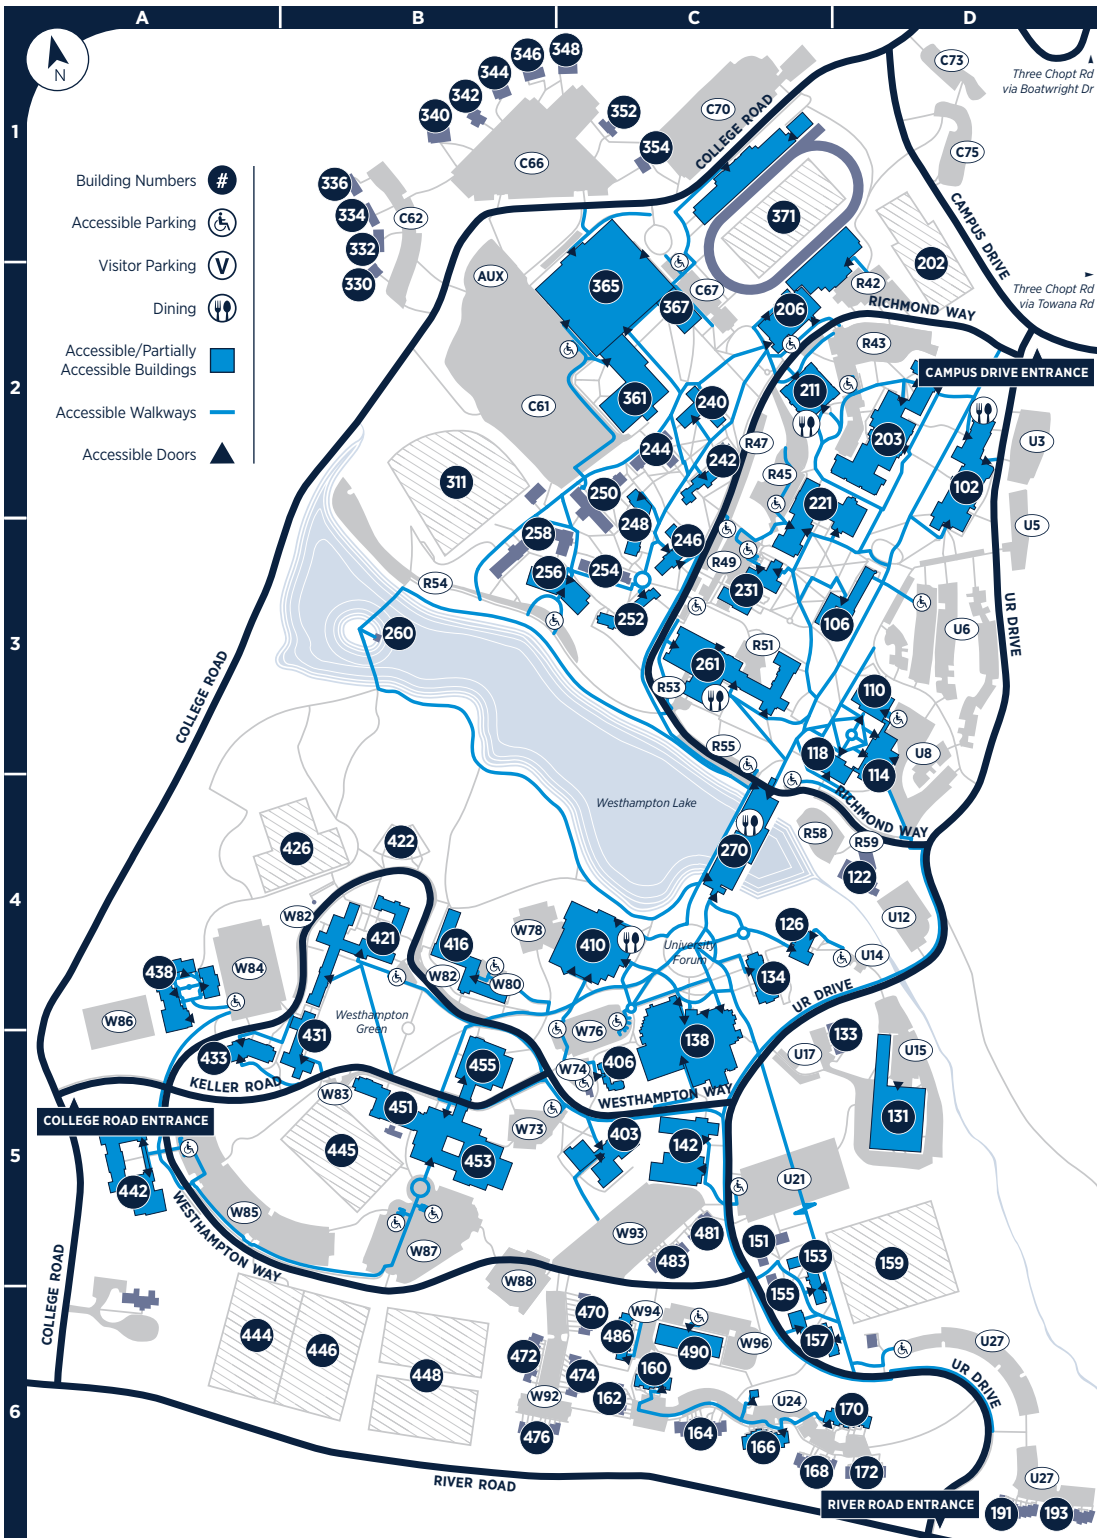

Accessibility Map

142	Admission and Financial Aid – Undergraduate	C5	311	Pitt Field	B2
261	Boatwright Memorial Library	C3	133	Print Shop	D5
455	Booker Hall	B5	490	Public Safety and Student Health Center	C6
442	Bottomley House	A5	118	Puryear Hall	D3
206	Brunet Hall	C2	142	Queally Center	C5
455	Camp Concert Hall	B5	102	Queally Hall	D2
134	Cannon Memorial Chapel	C4	246	Richmond College Dean's Office	C3
270	Career Services	C4	202	Richmond College Tennis Courts	D2
142	Career Services – Employer Development	C5	114	Richmond Hall	D3
211	Carole Weinstein International Center	C2	444-448	River Road Fields	B6
445	Crenshaw Field	B5	365	Robins Center	C2
244	Dennis Hall	C2	240	Robins Hall	C2
410	Dining Hall	C4	102	Robins School of Business	D2
248	Freeman Hall	C3	371	Robins Stadium	C1
151-157	Gateway Village	C5	106	Ryland Hall	D3
260	Gazebo	B3	261	School of Arts and Sciences	C3
138	Gottwald Center for the Sciences	C5	203	School of Law	D2
416	Gray Court	B4	490	School of Professional and Continuing Studies	C6
453	Harnett Museum of Art and Harnett Print Study Center	B5	133	Service Building	D5
410	Heilman Center	C4	431	South Court	B5
231	Human Resources	C3	270	SpiderShop	C4
159	Intramural Fields and Odyssey Course	D5	490	Special Programs	C6
422	Jenkins Greek Theatre	B4	122	Steam Plant	D4
442	Jepson Alumni Center	A5	438	Student Activities Complex	A4
221	Jepson Hall	C2	406	Thalhimer Guest Cottage	C5
221	Jepson School of Leadership Studies	C2	252	Thomas Hall	C3
242	Jeter Hall	C2	270	Tyler Haynes Commons	C4
451	Keller Hall	B5	160-172		
256	Lakeview Hall	B3	191-193	University Forest Apartments	C6
403	Lora Robins Court	C5	470-486		
261	Lora Robins Gallery of Design from Nature	C3	261	Virginia Baptist Historical Society	C3
258	Marsh Hall	B3	451	Visual Arts	B5
110	Maryland Hall	D3	361	Weinstein Center for Recreation	C2
367	Millhiser Gymnasium	C2	231	Weinstein Hall	C3
453	Modlin Center for the Arts	B5	406	Westhampton Center	C5
250	Moore Hall	C2	406	Westhampton College Dean's Office	C5
330-336	New Fraternity Row	B1	426	Westhampton College Tennis Courts	B4
421	North Court	B4	433	Westhampton Hall	A5
340-354	Old Fraternity Row	B1	246	Whitehurst	C3
131	Physical Plant	D5	126	Wilton Center	C4
			254	Wood Hall	C3