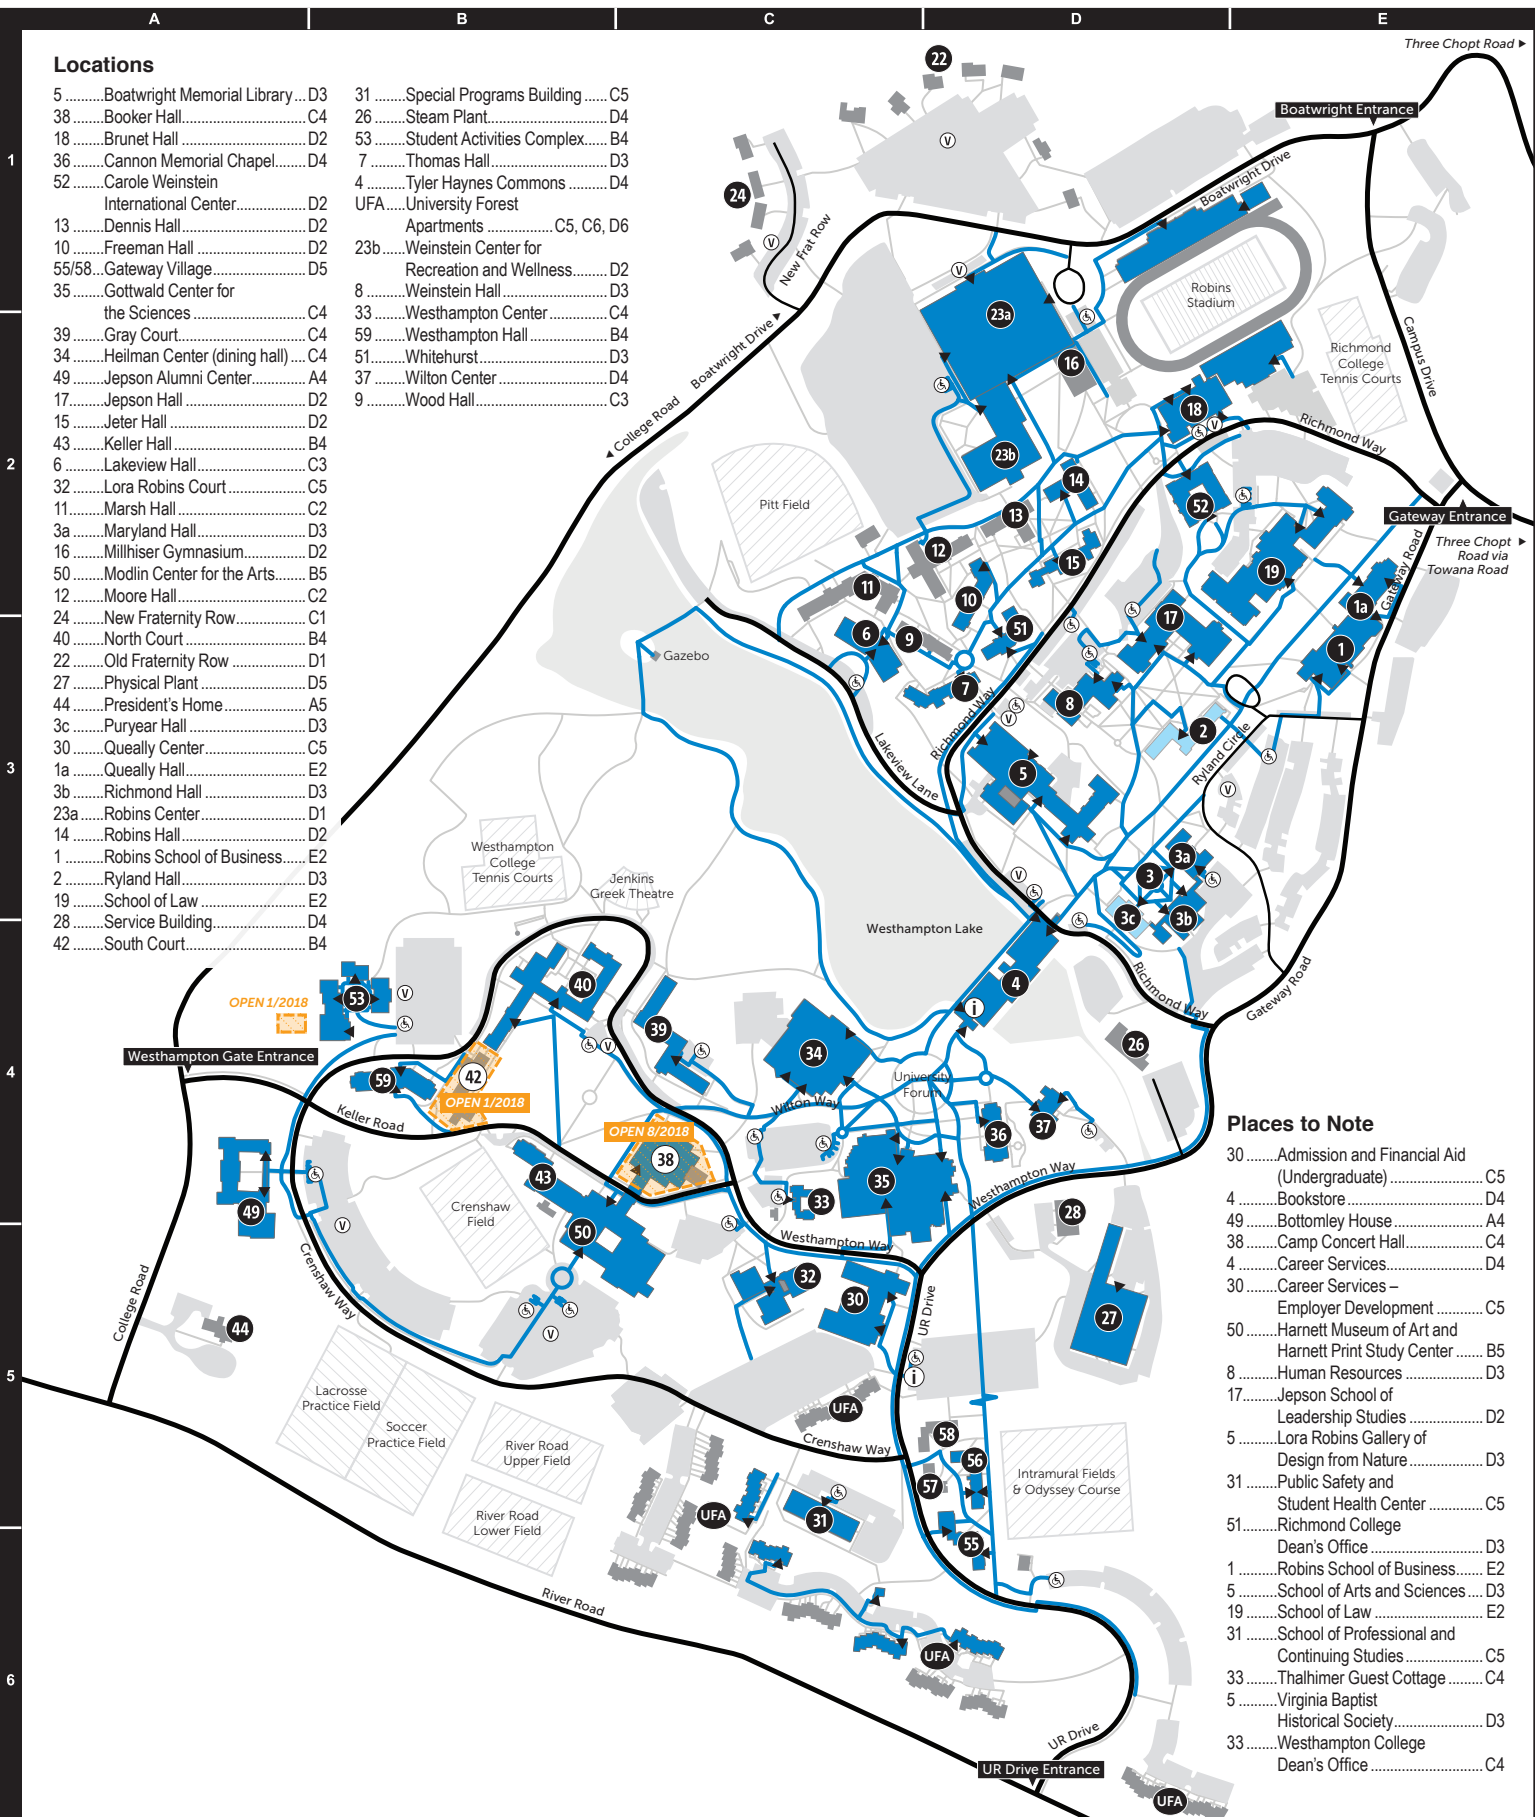

Locations

- | | |
|---|---|
| 5 Boatwright Memorial Library ... D3 | 31 Special Programs Building C5 |
| 38 Booker Hall C4 | 26 Steam Plant D4 |
| 18 Brunet Hall D2 | 53 Student Activities Complex B4 |
| 36 Cannon Memorial Chapel D4 | 7 Thomas Hall D3 |
| 52 Carole Weinstein International Center D2 | 4 Tyler Haynes Commons D4 |
| 13 Dennis Hall D2 | UFA University Forest Apartments C5, C6, D6 |
| 10 Freeman Hall D2 | 23b Weinstein Center for Recreation and Wellness D2 |
| 55/58 Gateway Village D5 | 8 Weinstein Hall D3 |
| 35 Gottwald Center for the Sciences C4 | 33 Westhampton Center C4 |
| 39 Gray Court C4 | 59 Westhampton Hall B4 |
| 34 Heilman Center (dining hall) C4 | 51 Whitehurst D3 |
| 49 Jepson Alumni Center A4 | 37 Wilton Center D4 |
| 17 Jepson Hall D2 | 9 Wood Hall C3 |
| 15 Jeter Hall D2 | |
| 43 Keller Hall B4 | |
| 6 Lakeview Hall C3 | |
| 32 Lora Robins Court C5 | |
| 11 Marsh Hall C2 | |
| 3a Maryland Hall D3 | |
| 16 Millhiser Gymnasium D2 | |
| 50 Modlin Center for the Arts B5 | |
| 12 Moore Hall C2 | |
| 24 New Fraternity Row C1 | |
| 40 North Court B4 | |
| 22 Old Fraternity Row D1 | |
| 27 Physical Plant D5 | |
| 44 President's Home A5 | |
| 3c Puryear Hall D3 | |
| 30 Queally Center C5 | |
| 1a Queally Hall E2 | |
| 3b Richmond Hall D3 | |
| 23a Robins Center D1 | |
| 14 Robins Hall D2 | |
| 1 Robins School of Business E2 | |
| 2 Ryland Hall D3 | |
| 19 School of Law E2 | |
| 28 Service Building D4 | |
| 42 South Court B4 | |