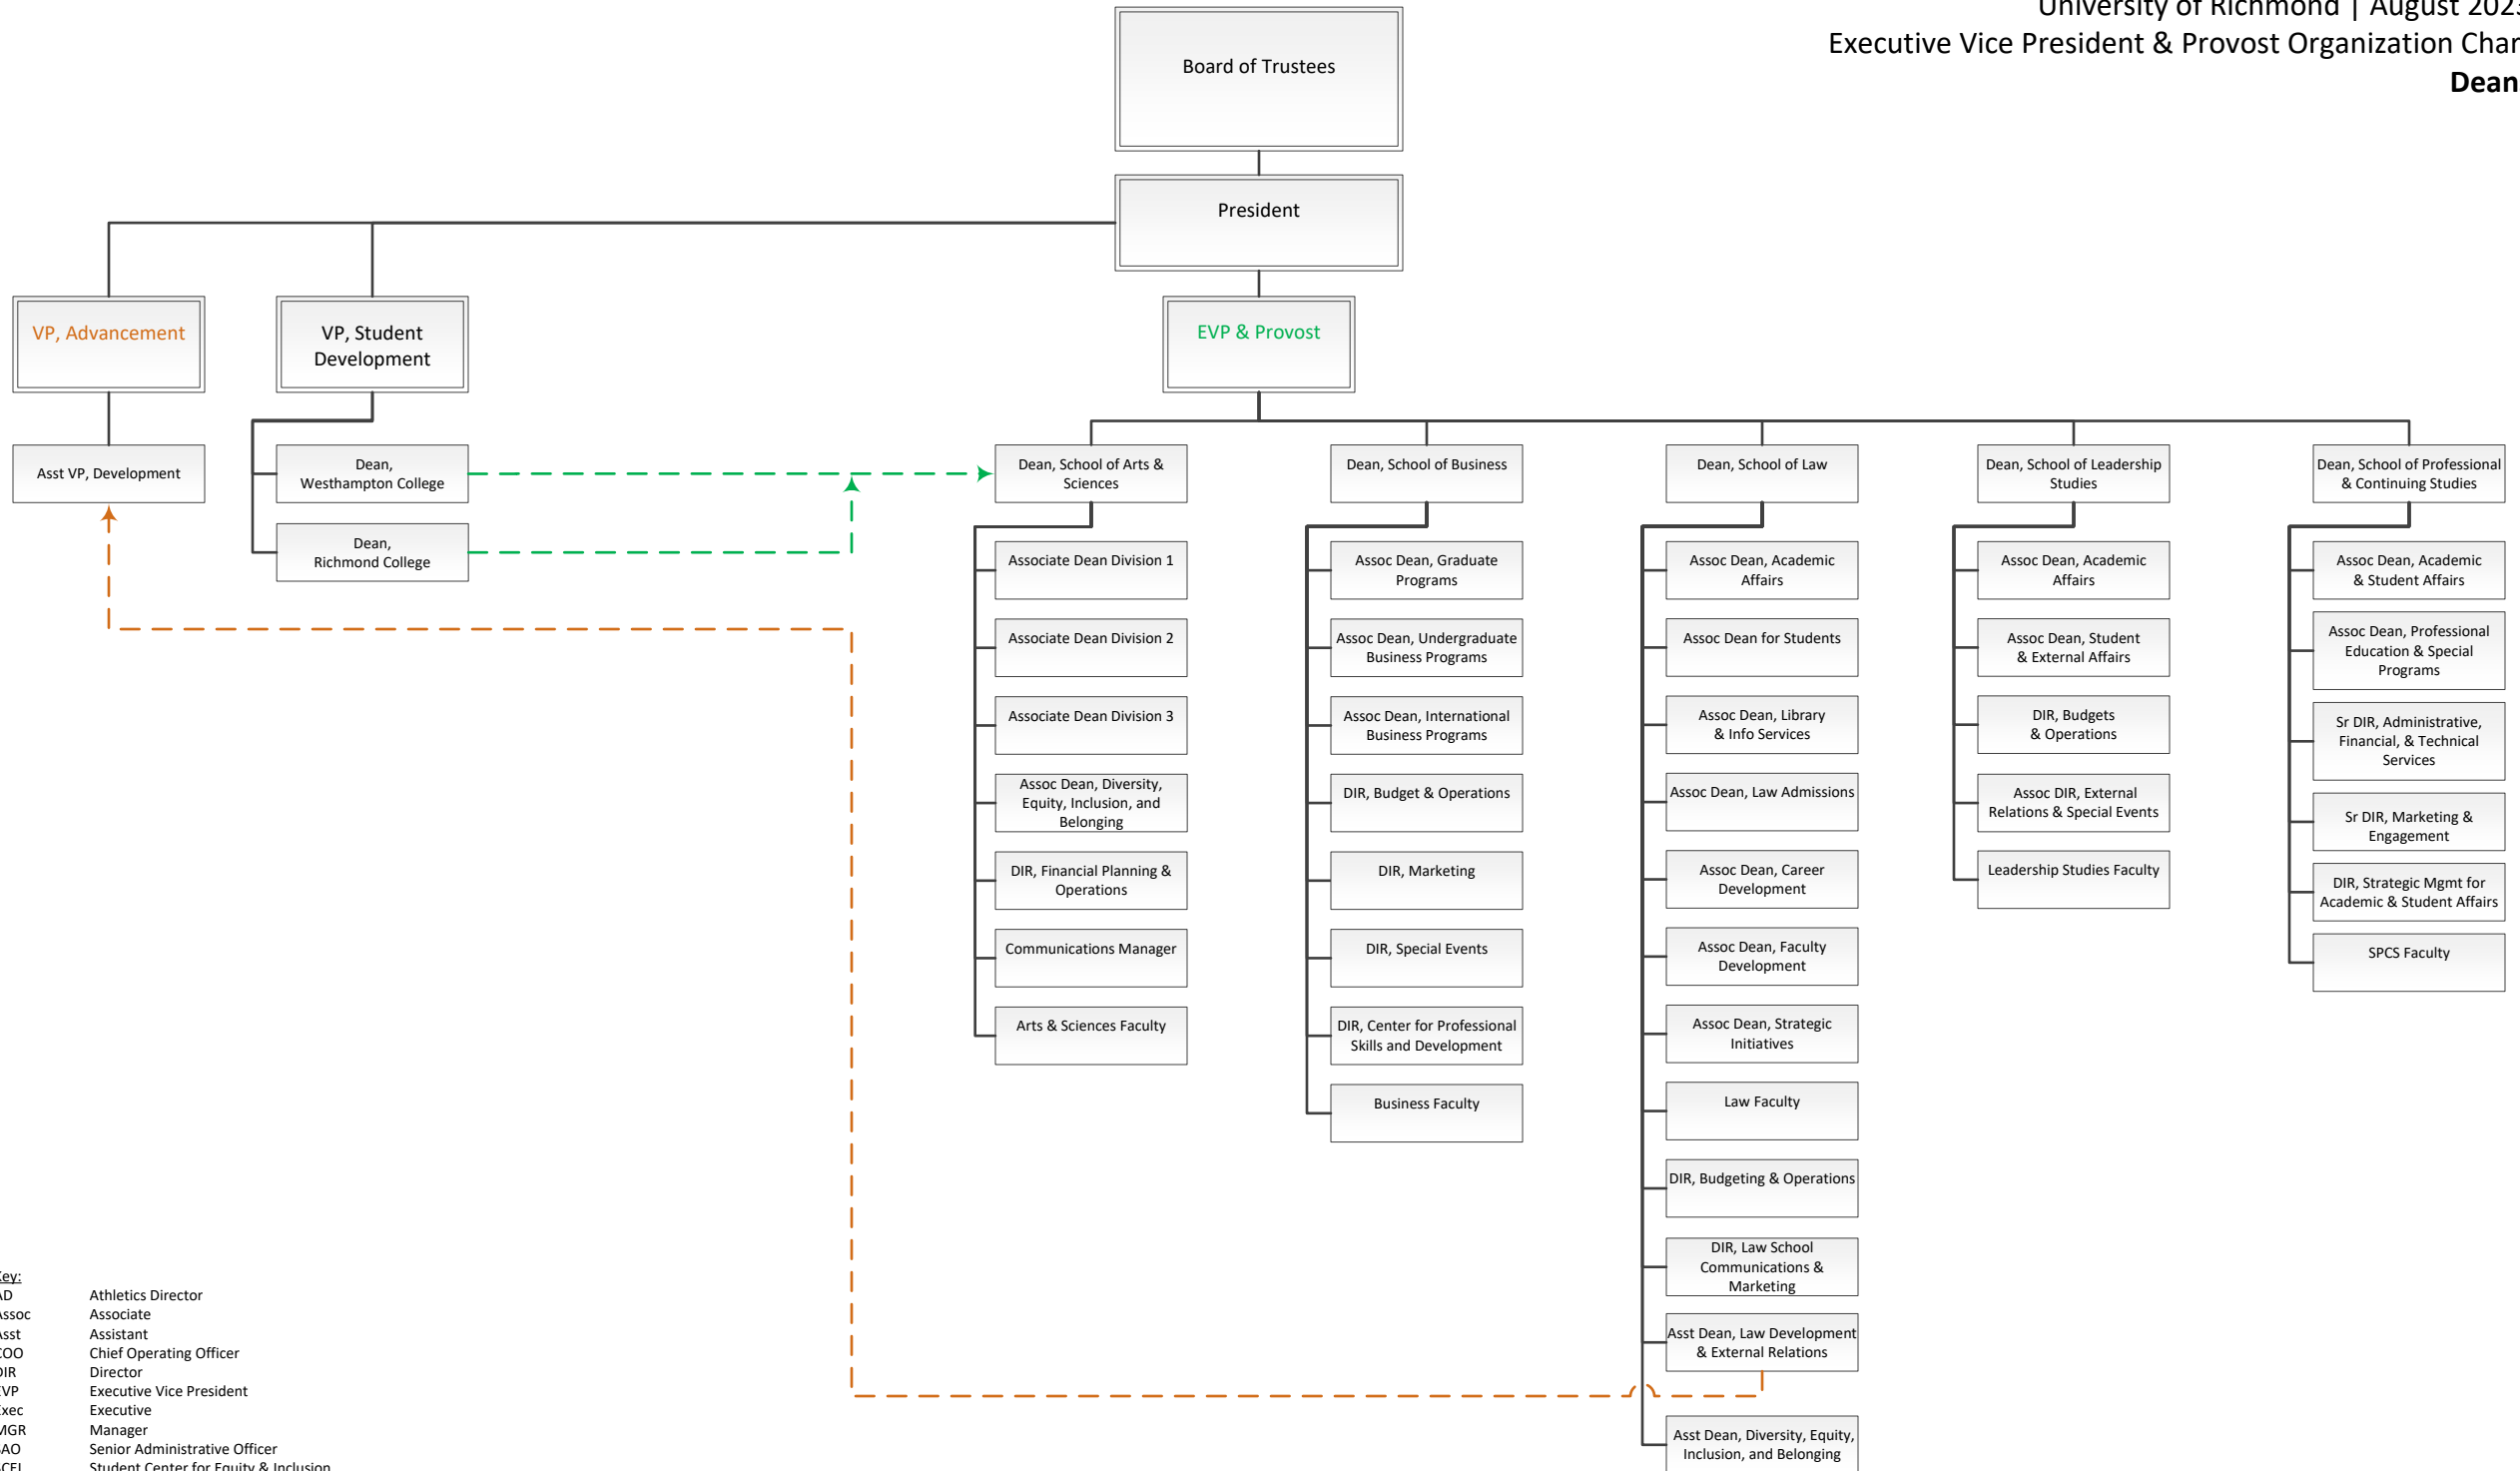

**Key:**  
 AD Athletics Director  
 Assoc Associate  
 Asst Assistant  
 COO Chief Operating Officer  
 DIR Director  
 EVP Executive Vice President  
 Exec Executive  
 MGR Manager  
 SAO Senior Administrative Officer  
 SCEI Student Center for Equity & Inclusion  
 Sr Senior  
 VP Vice President