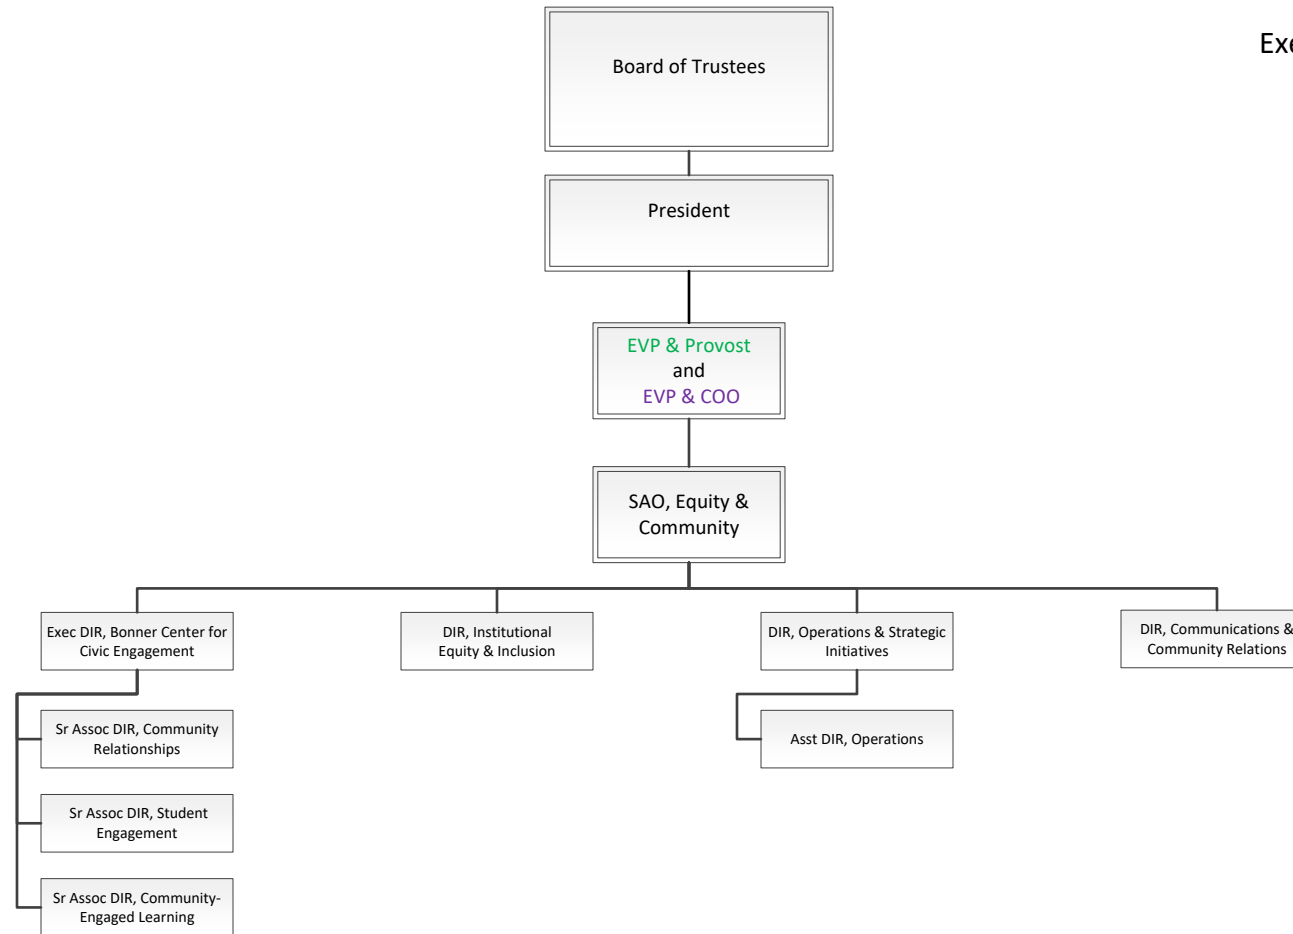

**Key:**  
 AD Athletics Director  
 Assoc Associate  
 Asst Assistant  
 COO Chief Operating Officer  
 DIR Director  
 EVP Executive Vice President  
 Exec Executive  
 MGR Manager  
 SAO Senior Administrative Officer  
 SCEI Student Center for Equity & Inclusion  
 Sr Senior  
 VP Vice President