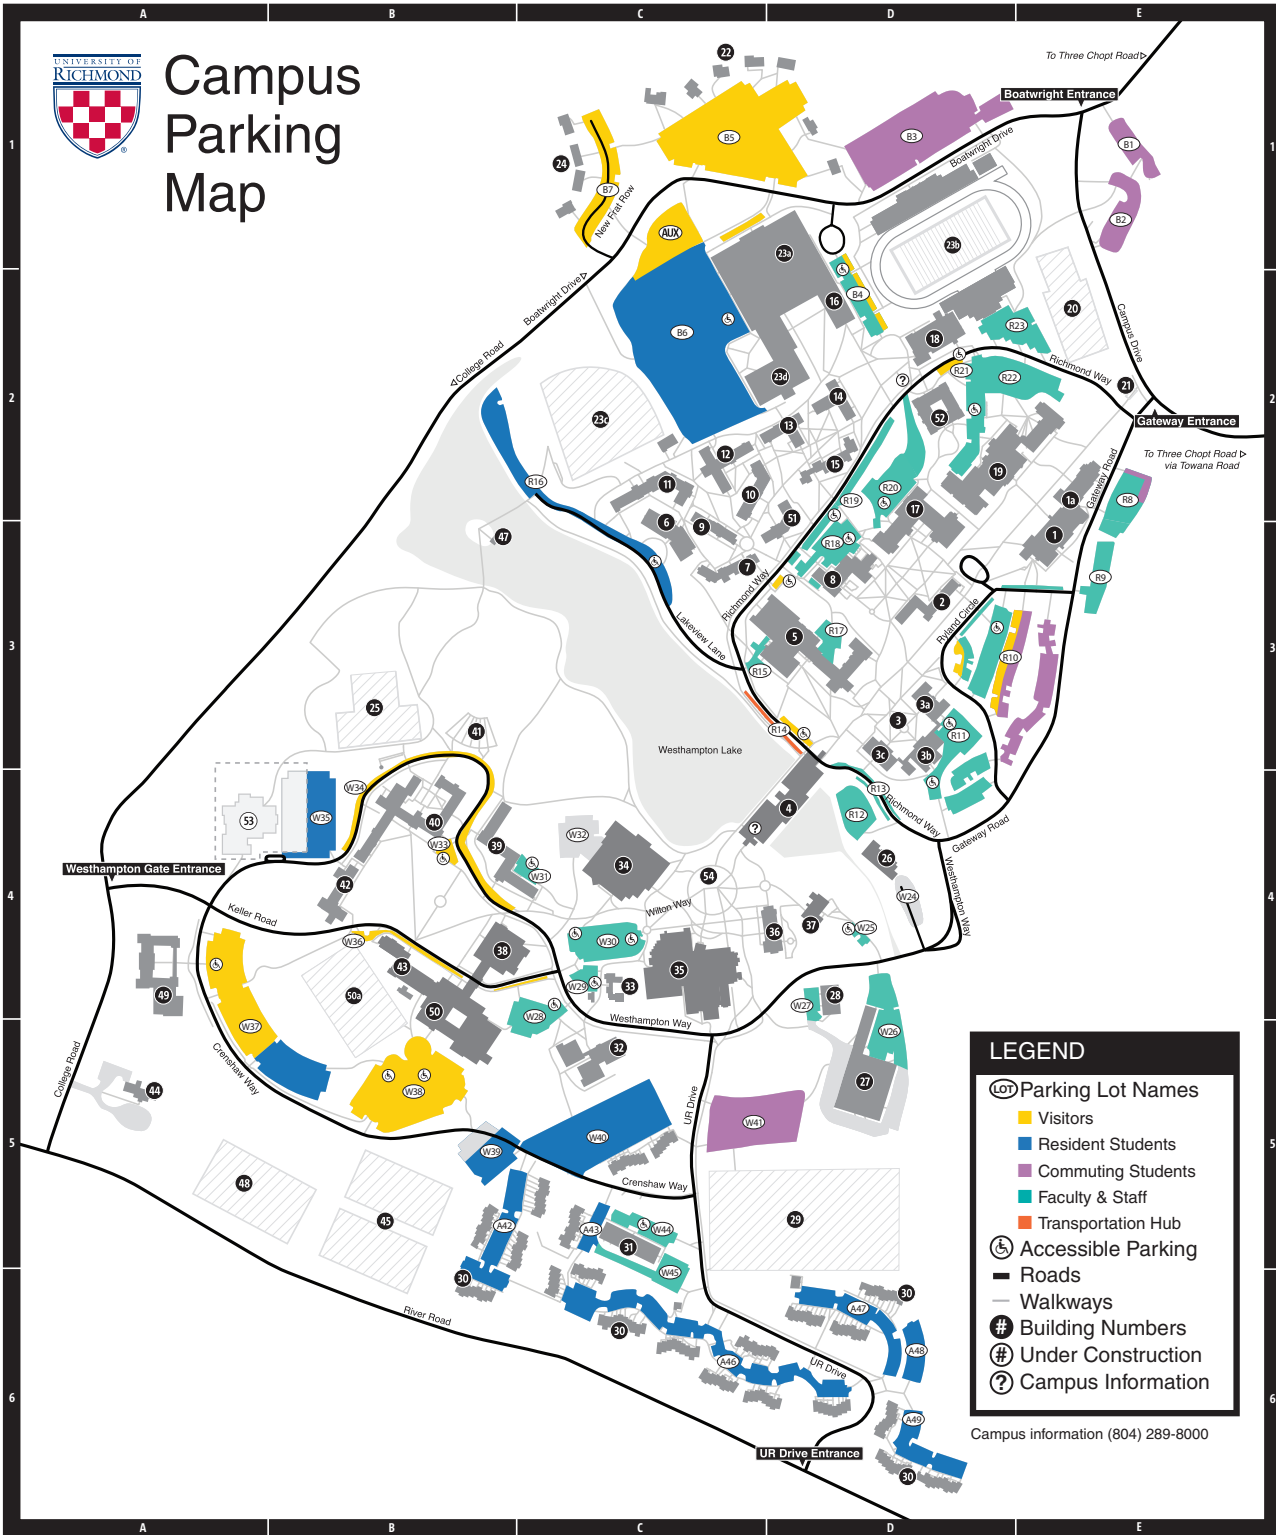

Campus Parking Map

LOCATIONS

5 Boatwright Memorial Library.. D3	26 Steam Plant..... D4
38 Booker Hall..... B4	53 Student Activities Center A4
18 Brunet Hall..... D2	7 Thomas Hall..... C3
21 Bus Stop..... E2	4 Tyler Haynes Commons..... D4
36 Cannon Memorial Chapel..... D4	30 University Forest
52 Carole Weinstein International	Apartments..... B6, C5, C6, D6
Center..... D2	54 University Forum..... C4
50a Crenshaw Field B4	45 Upper/Lower Grass
13 Dennis Hall..... D2	Training Fields..... B5
48 Football Practice Field A5	23d Weinstein Center for Recreation
10 Freeman Hall..... C2	and Wellness..... D2
47 Gazebo..... B3	8 Weinstein Hall D3
35 Gottwald Center for	33 Westhampton Center C4
the Sciences..... C4	25 Westhampton College
39 Gray Court..... B4	Tennis Courts B3
41 Greek Theatre, Jenkins B3	51 Whitehurst..... D2
34 Heilman Center (dining hall) .. C4	37 Wilton Center..... D4
29 Intramural Fields D5	9 Wood Hall..... C3
49 Jepson Alumni Center..... A4	
17 Jepson Hall..... D2	
15 Jeter Hall D2	
43 Keller Hall B4	
6 Lakeview Hall C3	
32 Lora Robins Court..... C5	
11 Marsh Hall C2	
3a Maryland Hall D3	
16 Millhiser Gymnasium..... D2	
50 Modlin Center for the Arts..... B4	
12 Moore Hall C2	
24 New Fraternity Row..... C1	
40 North Court..... B4	
22 Old Fraternity Row C1	
27 Physical Plant..... D5	
23c Pitt Baseball Field..... C2	
44 President's Home..... A5	
3c Puryear Hall..... D3	
1a Queally Hall..... E3	
20 Richmond College Tennis	
Courts..... E2	
3b Richmond Hall..... D3	
23a Robins Center D1	
14 Robins Hall..... D2	
1 Robins School of Business.... E3	
23b Robins Stadium..... D1	
2 Ryland Hall..... D3	
19 School of Law..... D2	
28 Service Building D4	
42 South Court..... B4	
31 Special Programs Building C5	
	PLACES TO NOTE
	18 Admission and Financial
	Aid—Undergraduate..... D2
	4 Bookstore D4
	49 Bottomley House..... A4
	38 Camp Concert Hall..... B4
	4 Career Development Center.. D4
	8 Human Resources D3
	31 Department of Public Safety and
	Student Health Center C5
	33 Thalheimer Guest Cottage C4
	5 Virginia Baptist Historical
	Society..... D3
	MUSEUMS
	50 Harnett Museum of Art and
	Harnett Print Study Center..... B4
	5 Lora Robins Gallery of Design
	from Nature D3
	DEAN'S OFFICES
	17 Jepson School of Leadership
	Studies D2
	51 Richmond College D2
	1 Robins School of Business.... E3
	5 School of Arts and Sciences . D3
	31 School of Continuing Studies C5
	19 School of Law..... D2
	33 Westhampton College C4