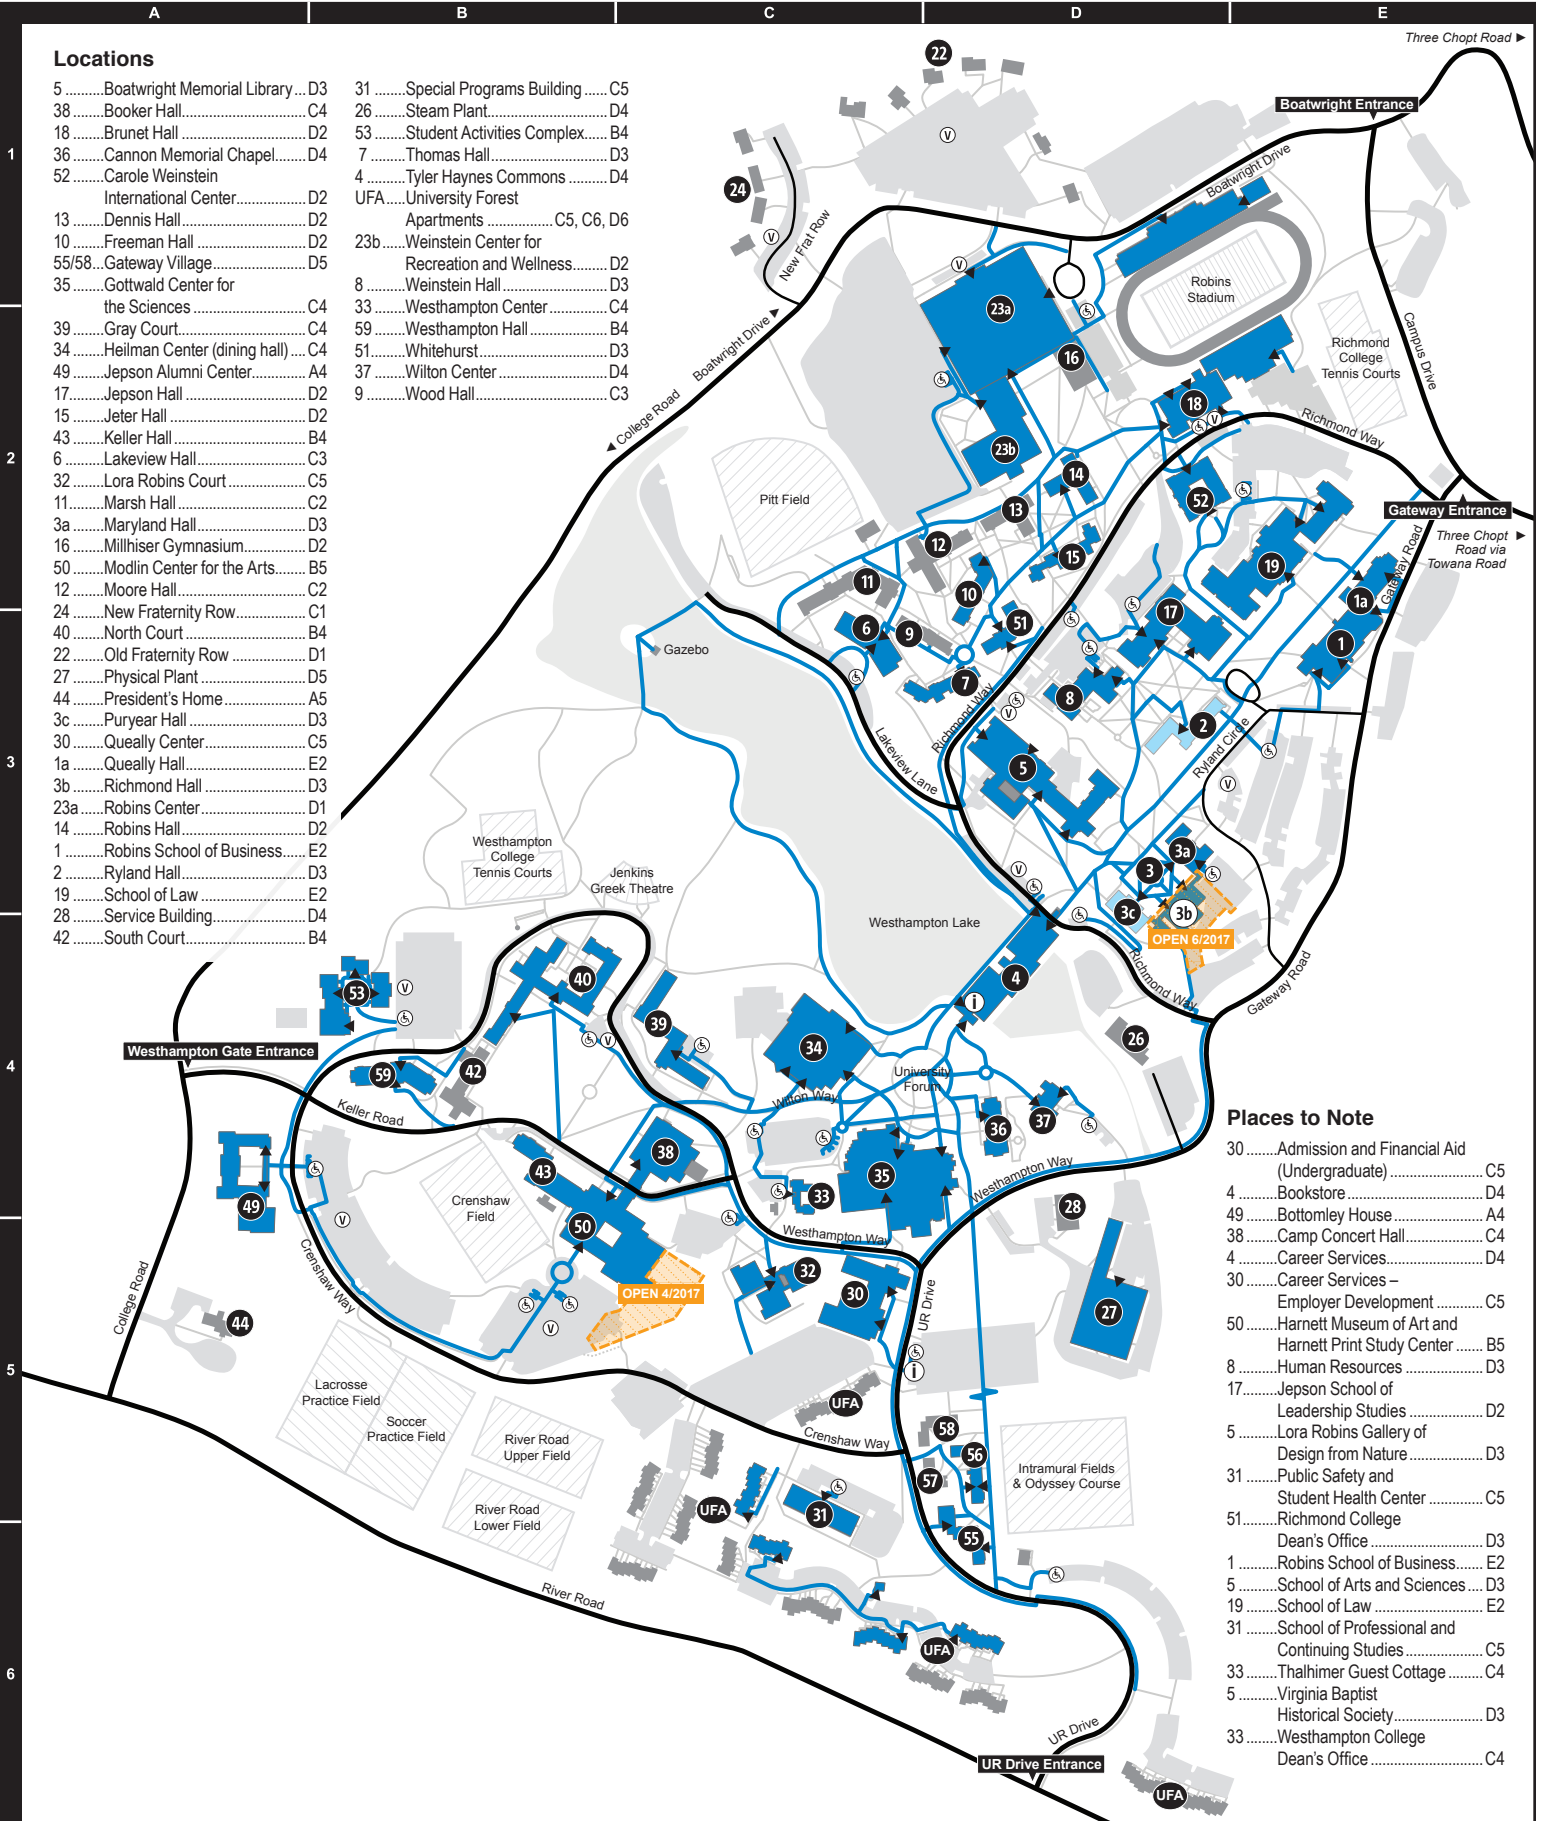

Campus Accessibility Map

- Accessible Buildings
- Partially-Accessible Buildings
- Accessible Walkways
- ▲ Accessible Doors
- ♿ Accessible Parking
- V Visitor Parking
- # Building Numbers
- # Under Construction
- i Campus Information
- Roads
- Walkways
- Construction Zone

Locations

5 Boatwright Memorial Library ... D3	31 Special Programs Building C5
38 Booker Hall C4	26 Steam Plant D4
18 Brunet Hall D2	53 Student Activities Complex B4
36 Cannon Memorial Chapel D4	7 Thomas Hall D3
52 Carole Weinstein International Center D2	4 Tyler Haynes Commons D4
13 Dennis Hall D2	UFA University Forest Apartments C5, C6, D6
10 Freeman Hall D2	23b Weinstein Center for Recreation and Wellness D2
55/58 Gateway Village D5	8 Weinstein Hall D3
35 Gottwald Center for the Sciences C4	33 Westhampton Center C4
39 Gray Court C4	59 Westhampton Hall B4
34 Heilman Center (dining hall) C4	51 Whitehurst D3
49 Jepson Alumni Center A4	37 Wilton Center D4
17 Jepson Hall D2	9 Wood Hall C3
15 Jeter Hall D2	
43 Keller Hall B4	
6 Lakeview Hall C3	
32 Lora Robins Court C5	
11 Marsh Hall C2	
3a Maryland Hall D3	
16 Millhiser Gymnasium D2	
50 Modlin Center for the Arts B5	
12 Moore Hall C2	
24 New Fraternity Row C1	
40 North Court B4	
22 Old Fraternity Row D1	
27 Physical Plant D5	
44 President's Home A5	
3c Puryear Hall D3	
30 Queally Center C5	
1a Queally Hall E2	
3b Richmond Hall D3	
23a Robins Center D1	
14 Robins Hall D2	
1 Robins School of Business E2	
2 Ryland Hall D3	
19 School of Law E2	
28 Service Building D4	
42 South Court B4	