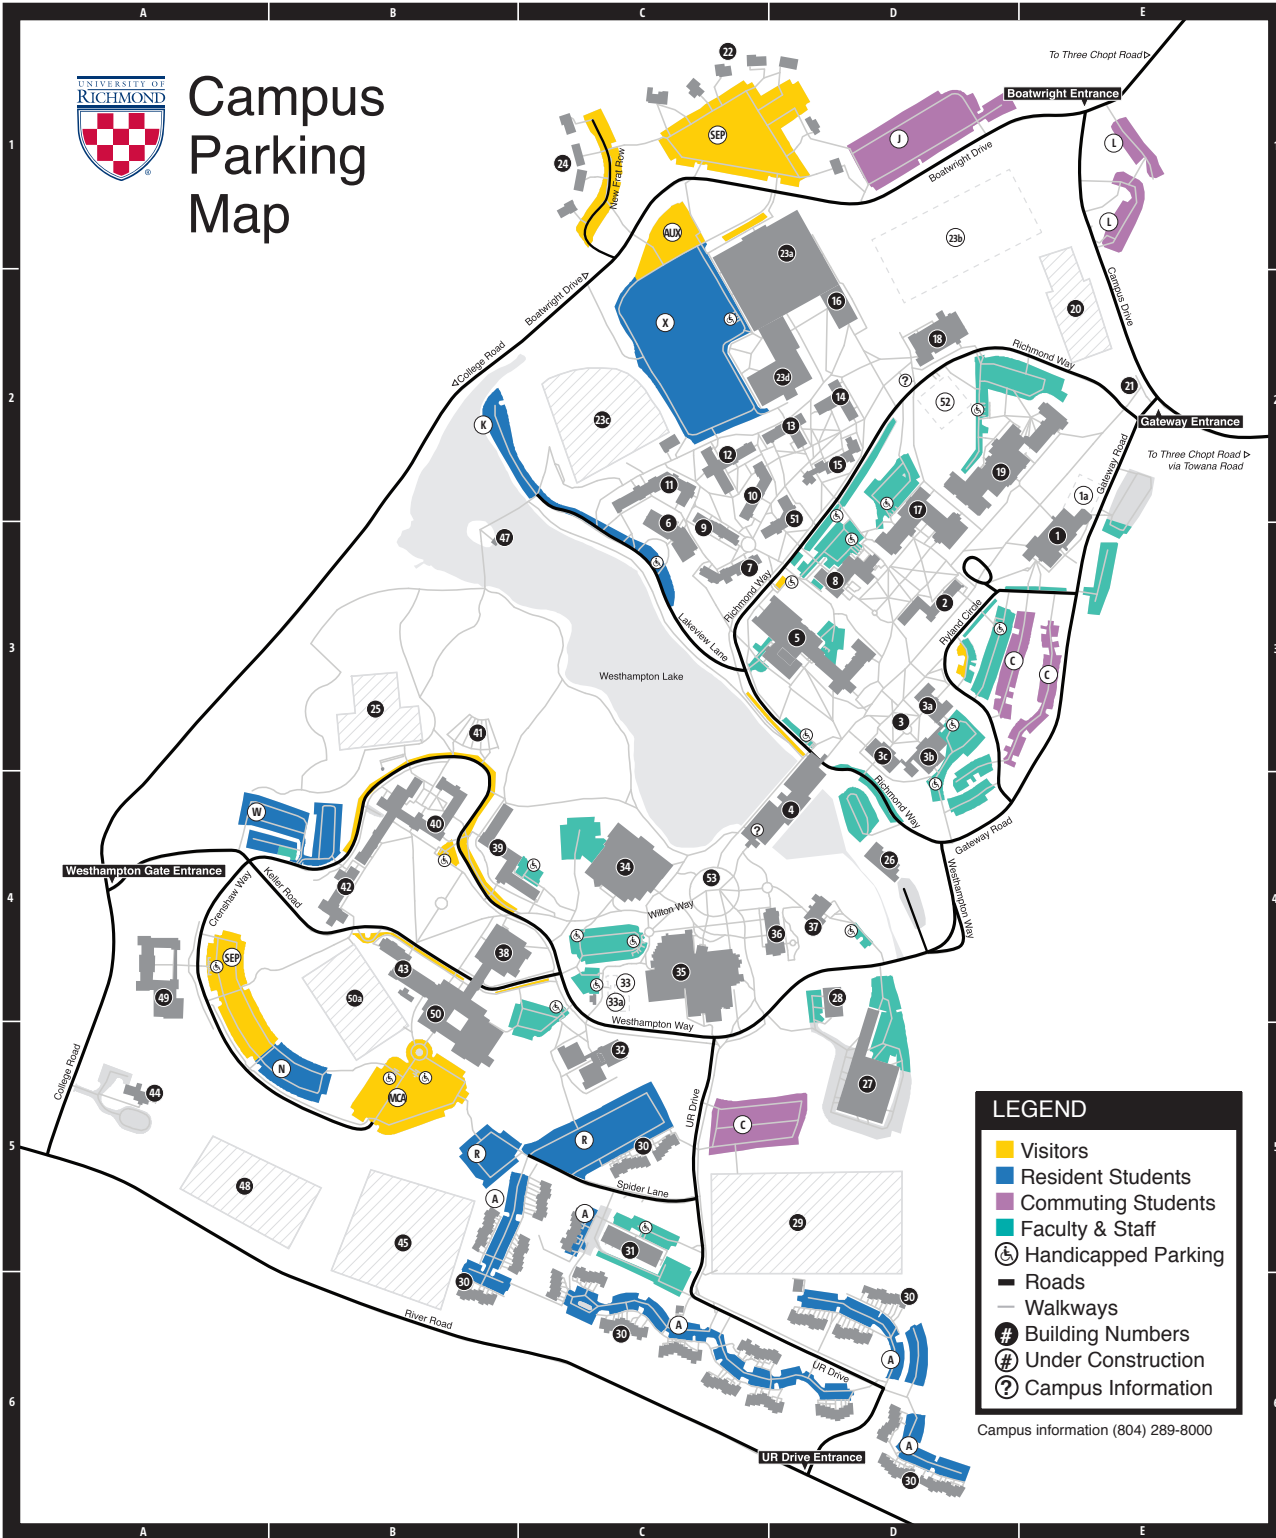

Campus Parking Map

LEGEND

- Visitors
- Resident Students
- Commuting Students
- Faculty & Staff
- Handicapped Parking
- Roads
- Walkways
- # Building Numbers
- # Under Construction
- ? Campus Information

Campus information (804) 289-8000

CAMPUS LOCATIONS