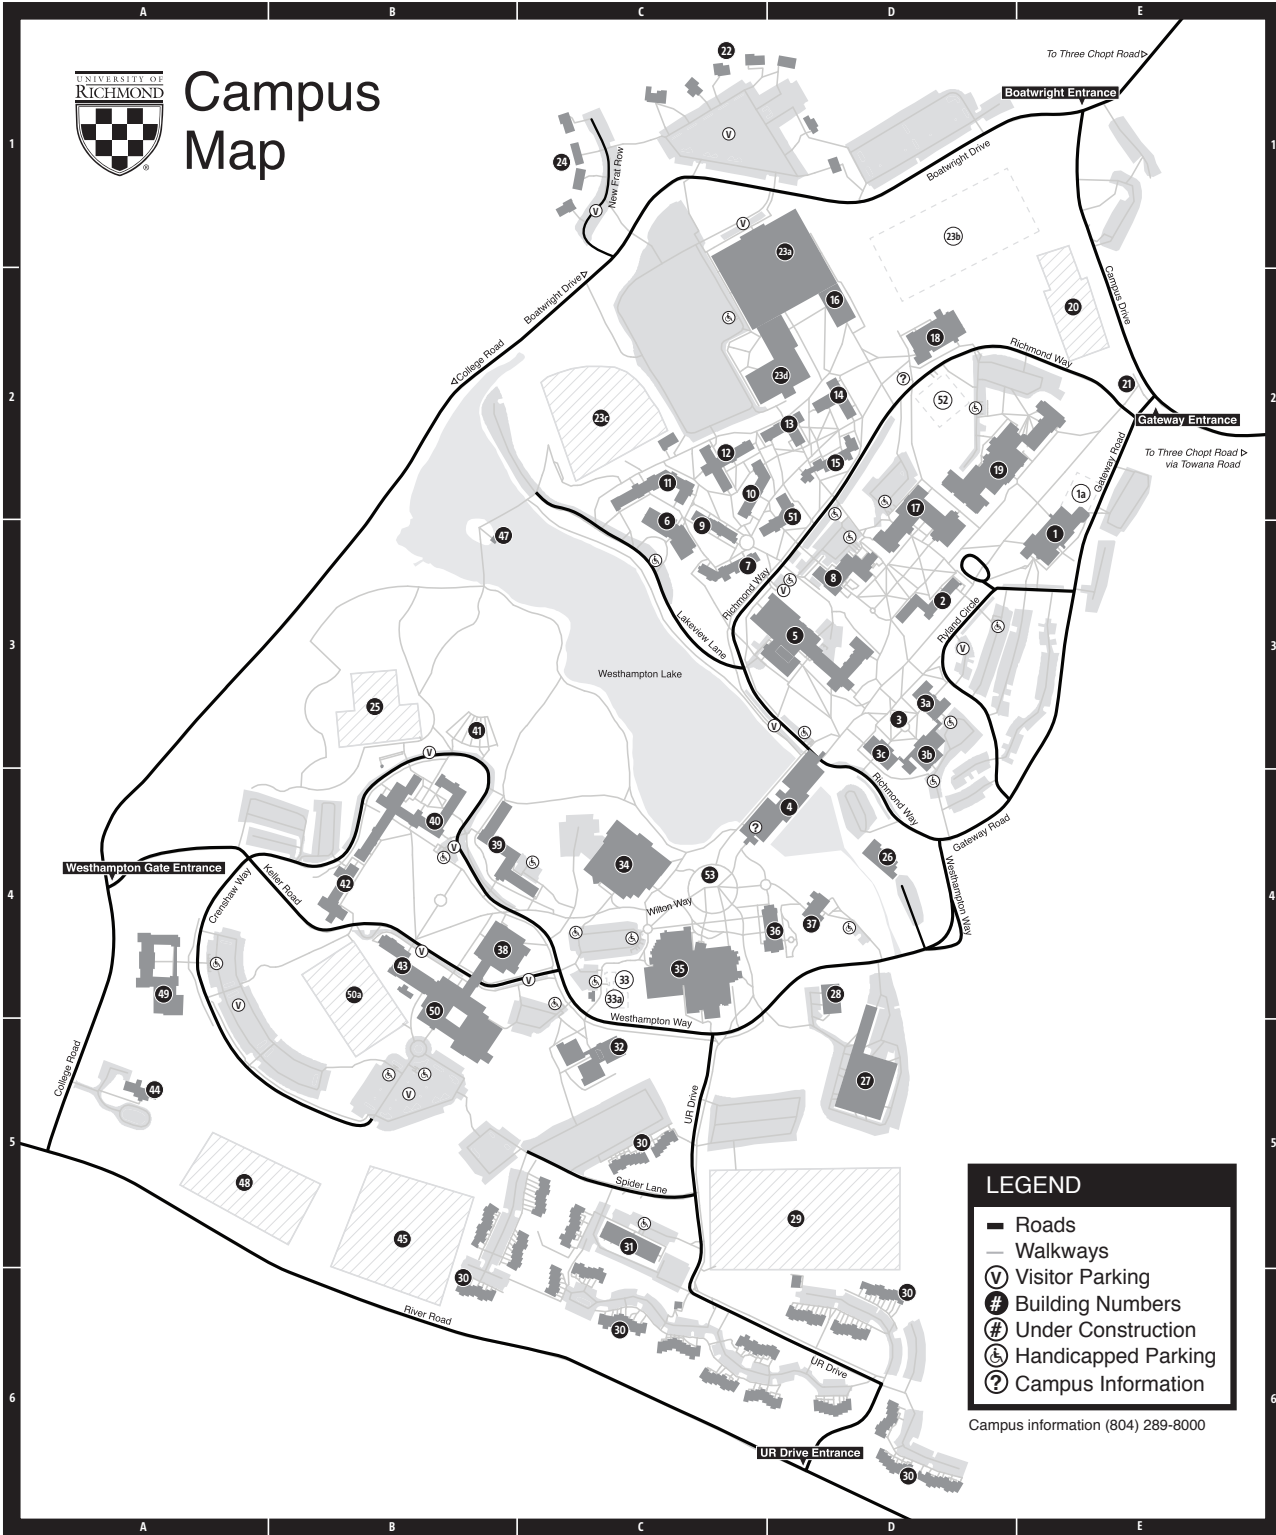

Campus Map

LEGEND

- Roads
- - - Walkways
- V Visitor Parking
- # Building Numbers
- # Under Construction
- ♿ Handicapped Parking
- ? Campus Information

Campus information (804) 289-8000

CAMPUS LOCATIONS